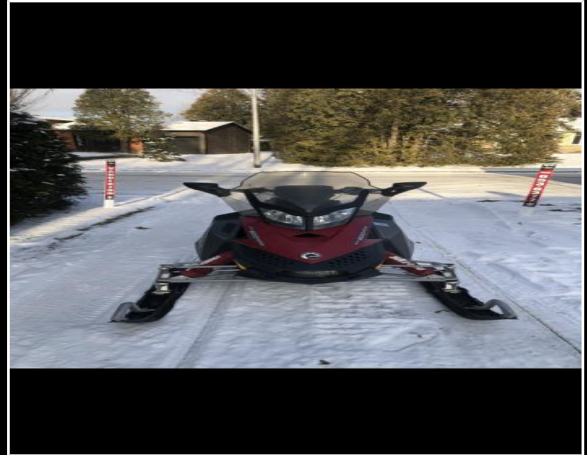

Automobile 5000

145 boul Sir-Wilfrid-Laurier
Beloeil
J3G 4G6

514-249-7964

Vehicle

Ski-doo GSX 600

Year	Odometer
2009	8000
Transmission	Traction
	Rear wheel drive
Engine	Fuel
4 cylinders	Gas
Serial number	Stock number
2MXBA3A25ED075787	b3
Color	Certified
Red	

145 boul Sir-Wilfrid-Laurier
Beloeil
J3G 4G6

514-249-7964

Vehicle

Ski-doo GSX 600

Year	Odometer
2009	8000
Transmission	Traction
	Rear wheel drive
Engine	Fuel
4 cylinders	Gas
Serial number	Stock number
2MXBA3A25ED075787	b3
Color	Certified
Red	